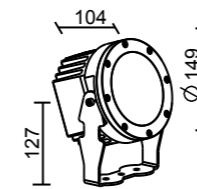

castello

Photo © Manrico Dell'Agnola

Photo © Manrico Dell'Agnola

Castello

CS.NN.000.OTA.FI

N° LED	W	Lm ca				R / V / B		2700K	3000K	4000K
03	38	4300	700mA	IP65	20° - 52°	-	-	2700K	3000K	4000K
36	36	3600	12	IP65	DIFFUSE - 7° - 25° - 40°	-	RGB	-	-	-

Aluminum Led floodlight, on-wall/ceiling/floor.
 Metal cable gland, it is provided with 50cm neoprene cable for the electrical connection.
 Outdoor installation on any rigid surface by aluminum bracket.
 Fixing by one screw.
 FINISH: BLACK ANODIZED ALUMINUM
 SCREEN: OPAL / TRANSPARENT POLYCARBONATE
 * **Accessories: see page 132**