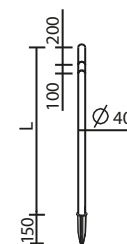

lucciola

Photo © Manrico Dell'Agnola

Photo © Manrico Dell'Agnola

Lucciola

LU.NN.000.OTA.FI

N° LED	W	Lm ca				R / V / B	
01	1,2	110	350mA	IP65	DIFFUSE		- 2700K 3000K 4000K
03	3,6	330					

Aluminum Led light body. 360° emission light.
 It is provided with 1m neoprene bipolar cables for the electrical connection.
 Outdoor installation, embedded in any type of soil with nylon toe-piece or other on request.
 FINISH: BLACK / GREY ANODIZED ALUMINUM - WHITE RAL 9016 VARNISHED - CUSTOMIZED RAL
 DIFFUSING ELEMENT: MILK-WHITE OPAL POLYCARBONATE

* Accessories: see page 134

** Standard length/ maximum: 1800mm