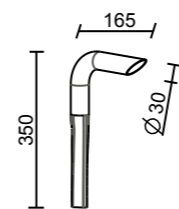

pipa

Pipa

PI.NN.000.OTA.FI

N° LED	W	Lm ca				R / V / B	
01	1,2	110	350mA	IP65	DIFFUSE	-	2700K 3000K 4000K

Brass Led light body.
 It is provided with 50cm bipolar cable for the electrical connection.
 Outdoor installation embedded on any type of soil.
 FINISH: OXIDIZED - CUSTOMIZED RAL VARNISHED
 SCREEN: OPAL / TRANSPARENT POLYCARBONATE