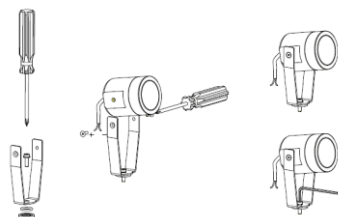

Model	Description	Dimensions Ø60 x 82 x 95 mm
	<p>Anti-blinding Led floodlight in aluminum for wall/ceiling/floor standing. It is provided with 50cm neoprene cable for the electrical connection. Indoor/outdoor installation on any rigid surface by stainless steel bracket. Fixing by one screw.</p> <p><b>** In outdoor spaces using exclusively with low beam light.</b></p>	

<p>Series electrical connection 350/700mA SELV. Polarity: <b>Red cable +</b> Black cable -</p>	<p>Parallel electrical connection 12V / 24V. Polarity: <b>Red cable +</b> Black cable -</p>	<p>IP68 connector for example Steab Paguro 5664 or similar. Connector compliant with EN 60998-2-1 standards</p>
		<p>(FACSIMILE)</p> <p>Connection to be made in a watertight place</p>