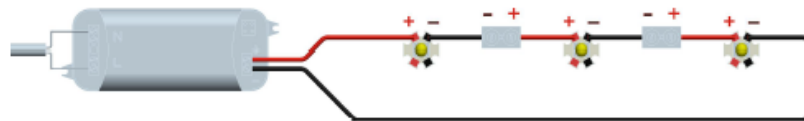

N° LED	W	Lm alla sorgente luminosa	A	IP65	DIFFUSE	R / V / B		
03	3.6	330	350mA	IP65	DIFFUSE	-	-	2700K 3000K 4000K

Modello	Descrizione	Dimensions Ø40 x L=1800mm with stake			
	<p>Aluminum Led light body. 360° emission light. Finish: faux corten varnished, other colors on request. Diffuser screen: thick white opal polycarbonate, IP65 protection degree in the lighting part. It is provided with 1m neoprene bipolar cable for the electrical connection. Outdoor/indoor installation, assembly: embedded in any type of soil with nylon stake.</p>			<p>CABLE HEIGHT FROM THE GROUND</p>	

Series electrical connection 350mA SELV.
Polarity: **Red cable + Black cable -**

Connection: IP68 connector for example Steab Paguro 5664 or similar compliant with EN 60998-2-1 standards

Connection to be made in a watertight place

N° LED	W	Lm alla sorgente luminosa				R / V / B		
03	3.6	330	350mA	IP65	DIFFUSE	-	-	2700K 3000K 4000K

Model	Description	Dimensions $\varnothing 40 \times L=1800\text{mm}$ with flange			
	<p>Aluminum Led light body. 360° emission light. Finish: faux corten varnished, other colors on request. Diffusor screen: thick white opal polycarbonate, IP65 protection degree in the lighting part. It is provided with 1m neoprene bipolar cable for the electrical connection. Outdoor/indoor installation, assembly: embedded in any type of soil with specific flange.</p>		<p>FL.100.150</p>		

Series electrical connection 350mA SELV.

Polarity: Red cable + Black cable -

Connection: IP68 connector for example Steab Paguro 5664 or similar compliant with EN 60998-2-1 standards

Connection to be made in a watertight place