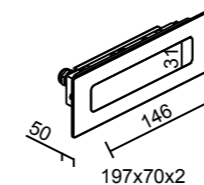

## Thun

TH.NN.000.OTA.FI

N° LED	W	Lm ca	ⓐ	☾☾	△	R / V / B	Color Temperature
12	5	355	24	IP65	DIFFUSE	-	2700K 3000K 4000K

Wall recessed Led light body in aluminum.  
 It is provided with 25cm bipolar cable for the electrical connection.  
 Outdoor installation on any rigid surface with specific formwork.  
 Fixing with "spring ball" system.  
 FINISH: GREY ANODIZED ALUMINUM - CUSTOMIZED RAL VARNISHED  
 SCREEN: OPAL POLYCARBONATE  
 \*Accessories: see page 136