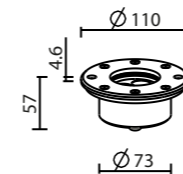

regolo

Photo © Manrico Dell'Agnola

Photo © Brillamenti Officina della Luce

Regolo

RG.NN.000.OTA.FI

N° LED	W	Lm ca				R / V / B		2700K	3000K	4000K
03	3,6	330	350mA / 12 (only RGB) / 24	IP65	DIFFUSE - 7° - 25° - 40°	-	RGB	2700K	3000K	4000K
07	8,4	770	350mA / 24	IP65	DIFFUSE - 7° - 25° - 40°	-	-	2700K	3000K	4000K

Recessed floor Led light body in aluminum and stainless steel.
It is provided with 50cm neoprene bipolar cable for the electrical connection.
Floor outdoor installation with specific formwork.
Fixing by two screws, depth dimension 91mm.
FINISH: STAINLESS STEEL SATINIZED
SCREEN: OPAL / TRANSPARENT POLYCARBONATE