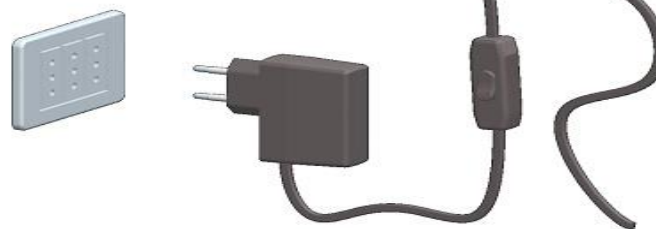

N° LED	W	Lm to the light source				R / V / B		
01	6,3	742	220V	IP40	DIFFUSE	-	-	2700K 3000K 4000K

Model	Description	Dimensions Ø124x170mm
	<p>Table standing Led light body in aluminum and blown glass with aluminum base, size Ø100mm, thickness 6mm. Finish: satinized milk white glass, the metallic visible part white Ral 9016 varnished. Diffusor: white opal blown glass.</p> <p>It is provided with 2m cable complete with switch and power supply plug (European type) for the electrical connection.</p> <p>Indoor installation on any rigid plane surface not inclined.</p>	

Power supply plug 220V

Power supply plug

Switch

<p>Compliant with European standards (EMC, RoHS, Ecodesign and requirements specified in the Low Voltage Directive (LVD))</p>	<p>CLASS II Do not require ground connection</p>	<p>POWER SUPPLY 220V 50Hz By power supply plug</p>	<p>Separate waste collection of electric and electronic equipment</p>	<p>Made in Italy Projected, manufactured and assembled in Italy</p>
--	---	---	---	--