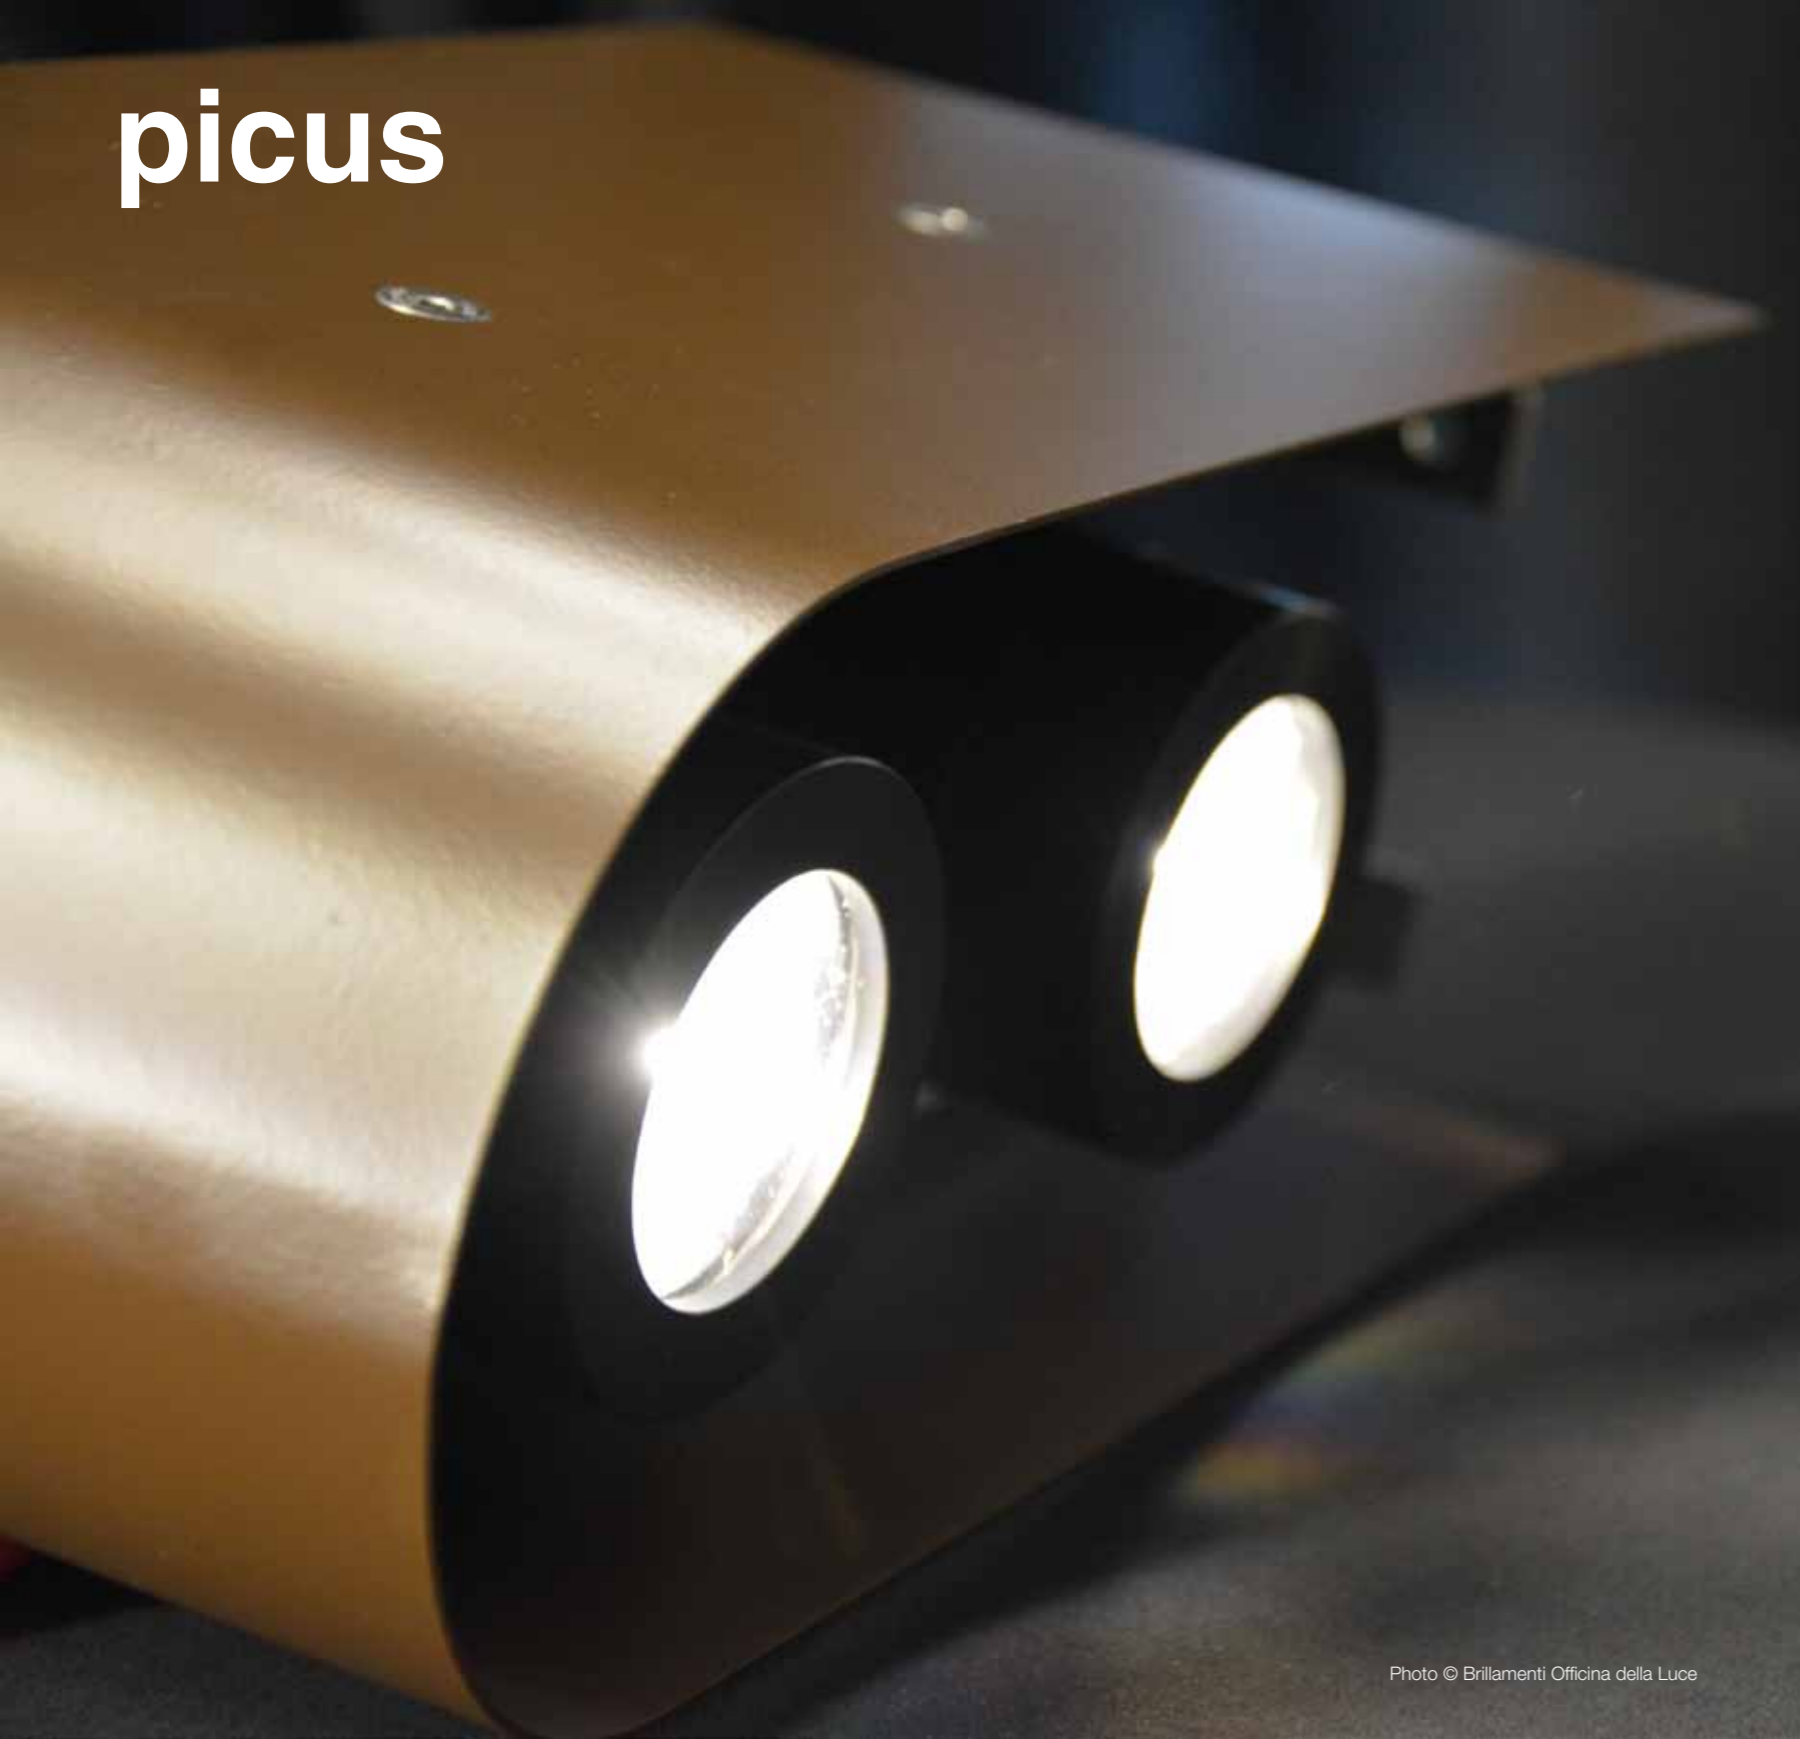

picus

Photo © Brillamenti Officina della Luce

Photo © Alpenhotel Hubertus

Picus

PC.NN.000.OTA.FI - PC.NN.000.OTA.FI

265x103x140

N° LED	W	Lm ca				R / V / B	
↓ 01	2,4	180	700mA	IP65	3°		2700K 3000K 4000K
↓ 01	2,4	180					

On-wall Led light body with two steel and aluminum floodlights. Independent regulation of the inclination of the two projectors. It is provided with 50cm cable for the electrical connection.
 Outdoor installation on any rigid surface.
 Fixing by four screws not supplied by us.
 FINISH: FAUX CORTEN VARNISHED - CUSTOMIZED RAL
 SCREEN: TRANSPARENT POLYCARBONATE