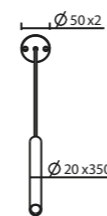

cilindretto mini

Photo © Brillamenti Officina della Luce

Photo © Matteo Guidetti

Cilindretto Mini

CI.NN.040.OTA.FI

N° LED	W	Lm ca				R / V / B	
01	1,2	110	350mA	IP40	DIFFUSE - 7° - 25° - 40°	-	2700K 3000K 4000K

Aluminum Led body light for ceiling hanging.
It is provided with 2m black carrying cable 4mm diameter for the electrical connection.
Indoor installation on any rigid surface.
Fixing by two screws with specific rosette.
FINISH: WHITE RAL 9016 VARNISHED ALUMINUM - CUSTOMIZED RAL
SCREEN: TRANSPARENT POLYCARBONATE
*** Accessories: see page 132**

Cilindretto Mini

CI.NN.060.OTA.FI

N° LED	W	Lm ca				R / V / B	
03	3,6	330	350mA	IP40	DIFFUSE - 7° - 25° - 40°	-	2700K 3000K 4000K

Aluminum Led body light for ceiling hanging.
It is provided with 2m black carrying cable 4mm diameter for the electrical connection.
Indoor installation on any rigid surface.
Fixing by two screws with specific rosette.
FINISH: WHITE RAL 9016 VARNISHED ALUMINUM - CUSTOMIZED RAL
SCREEN: TRANSPARENT POLYCARBONATE
*** Accessories: see page 132**