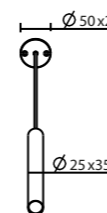

cilindretto mini

Photo © Brillamenti Officina della Luce

Photo © Matteo Guidetti

Cilindretto Mini

CI.NN.040.OTA.FI

N° LED	W	Lm ca				R / V / B	
01	1,2	110	350mA	IP40	DIFFUSE - 7° - 25° - 40°	-	2700K 3000K 4000K

Aluminum Led body light for ceiling hanging.
It is provided with 2m black carrying cable 4mm diameter for the electrical connection.
Indoor installation on any rigid surface.
Fixing by two screws with specific rosette.
FINISH: WHITE RAL 9016 VARNISHED ALUMINUM - CUSTOMIZED RAL
SCREEN: TRANSPARENT POLYCARBONATE
*** Accessories: see page 132**

Cilindretto Mini

CI.NN.060.OTA.FI

N° LED	W	Lm ca				R / V / B	
03	3,6	330	350mA	IP40	DIFFUSE - 7° - 25° - 40°	-	2700K 3000K 4000K

Aluminum Led body light for ceiling hanging.
It is provided with 2m black carrying cable 4mm diameter for the electrical connection.
Indoor installation on any rigid surface.
Fixing by two screws with specific rosette.
FINISH: WHITE RAL 9016 VARNISHED ALUMINUM - CUSTOMIZED RAL
SCREEN: TRANSPARENT POLYCARBONATE
*** Accessories: see page 132**