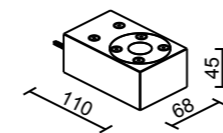

N° LED	W	Lm ca				R / V / B	
03	3,6	330	350mA	IP65	DIFFUSE - 7° - 25° - 40°	-	2700K 3000K 4000K

On-wall/ceiling/floor Led light body in aluminum.

It is provided with 50cm neoprene bipolar cables for the electrical connection.

Indoor/outdoor installation on drywall/wood/masonry.

Fixing by two screws not supplied by us.

FINISH: BLACK / GREY ALUMINUM ANODIZED - WHITE RAL 9016 VARNISHED - CUSTOMIZED RAL

SCREEN: OPAL / TRANSPARENT POLYCARBONATE